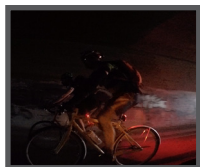

SIDEKICK | THE PERFECT GoPro LIGHT

DESIGNED AND
ASSEMBLED IN THE
USA

You go to extraordinary lengths to find yourself in epic moments but the lighting is often not adequate for a good shot. Sidekick provides perfect lighting for every adventure.

GOPRO ONLY

GOPRO W/ SIDEKICK